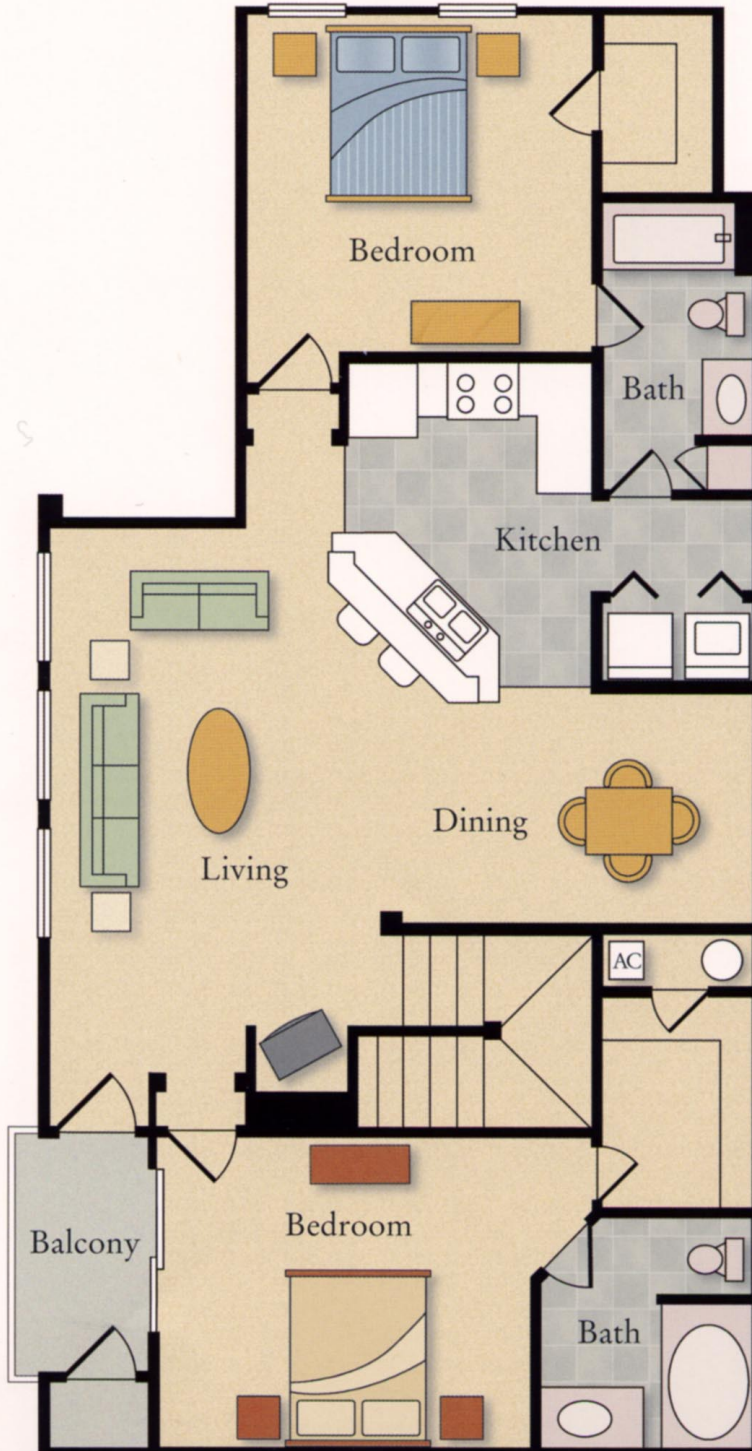

THE PRESERVE
AT INDIGO RUN

The Hawthorne

2 Bedroom / 2 Bath / 1283 Square Feet

Floor area calculations shown are approximate. Floorplans are not to scale.