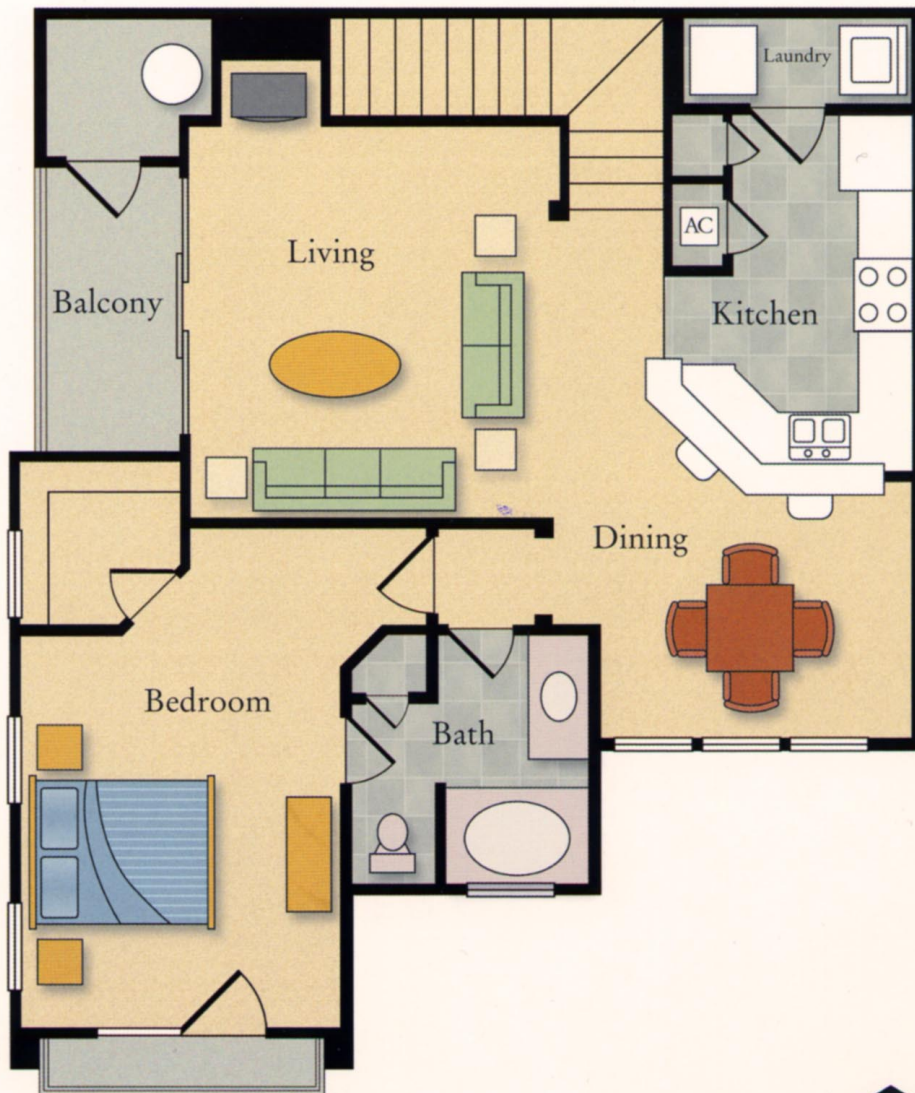

# The Azalea

1 Bedroom / 1 Bath / 927 Square Feet

Floor area calculations shown are approximate. Floorplans are not to scale.